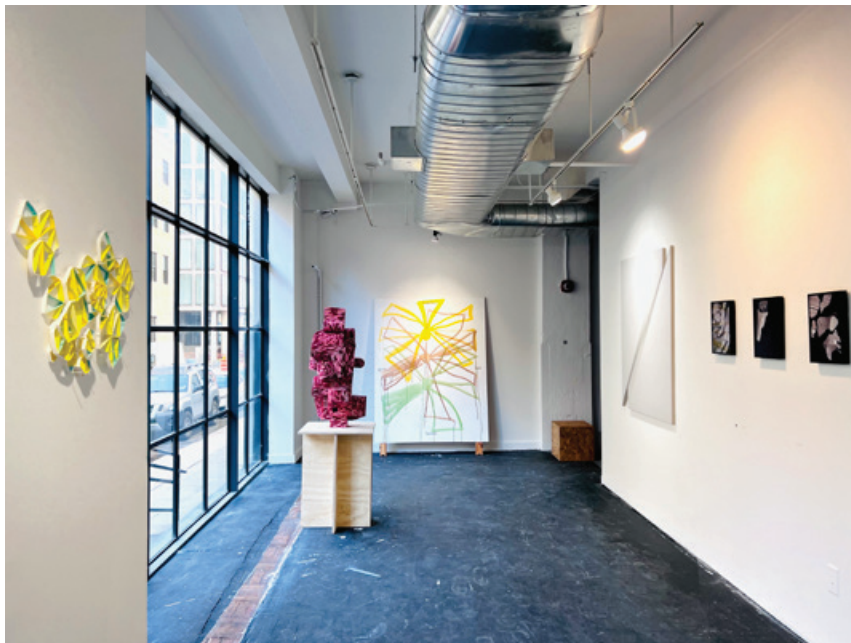

Fred.

IMG_1 (exterior)

For high-resolution installation or individual images of artworks, please contact:

Jeff Wallace
646.239.6732
info@fredgallery.com.

IMG_2 (Jeff Wallace, Ato Ribeiro, Austin Ballard)

IMG_3 (Alex Paik, Taylor Baldwin, Austin Ballard, Henry Chapman)

145 Plymouth Street, Brooklyn, NY 11201 / info@fredgallery.com

Fred.

IMG_4 (Suzanne Song, Jeff Wallace, Stephen Sollins)

IMG_5 (Stephen Sollins, Leslie Roberts)

145 Plymouth Street, Brooklyn, NY 11201 / info@fredgallery.com

Fred.

IMG_6 (Taylor Baldwin, Austin Ballard, Henry Chapman, Suzanne Song, Leah Beeferman, Theresa Ganz)

IMG_7 (Alex Paik, Austin Ballard, Henry Chapman, Suzanne Song, Leah Beeferman)

145 Plymouth Street, Brooklyn, NY 11201 / info@fredgallery.com